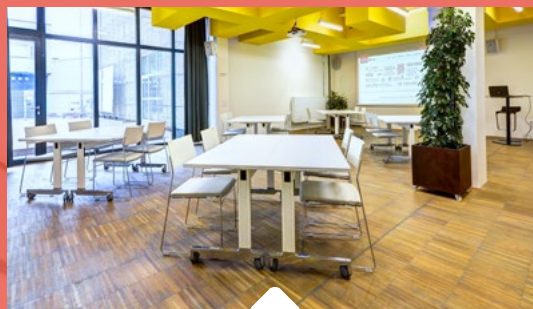

Conference room

Morning rental 8:00–13:00

10 400 CZK

Afternoon rental 13:30–17:30

6 600 CZK

Evening rental 18:00–22:00

8 800 CZK