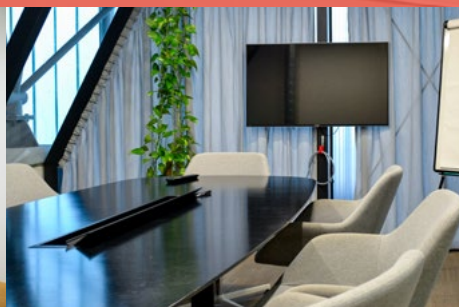

Grey

Hourly rate

490 CZK